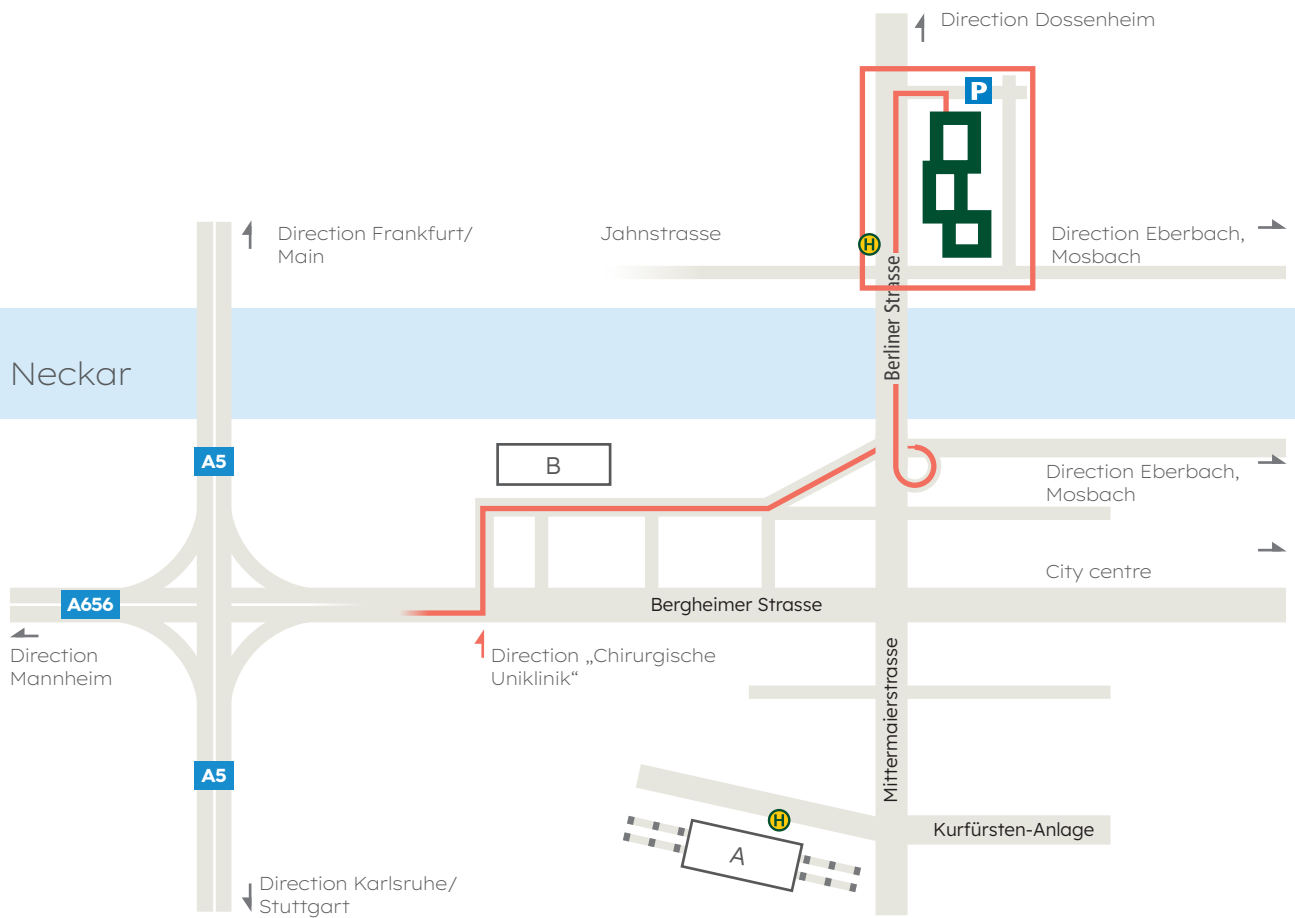

How to find us

Headquarters HeidelbergCement AG Berliner Strasse 6

- A Central railway station Heidelberg
- B Hotel „Marriott“
- P** Underground car park
- E Main entrance
- L Supplier entrance (delivery address)
- H** Tram stop
- Tramline 21
- Tramline 24